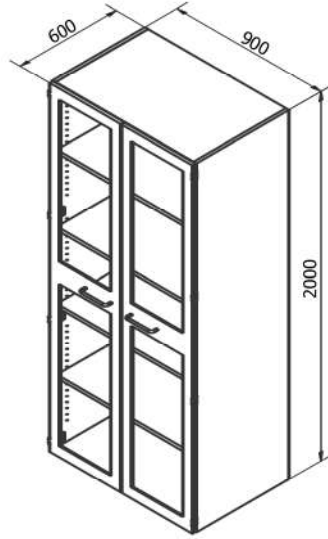

Trays are prepared for dividing rooms that attach the modules with ClipOn. They can be adjusted in intervals of 10 and 20 mm.

Likewise, the system includes a sliding room divider that can be placed in all positions.

The pull-out trays can also be equipped with end stops and fixation of the pull-out.

## Tall storage cabinets

Cabinet with solid door

Laminated door with 1 glass

Laminated door with 2 glass

Aluminum door with 2 glass

Cabinet with 2 solid door

2 Laminated door with 2 glass

2 Laminated door with 4 glass

2 Aluminum door with 4 glass

Tall shelf cabinet

**labmodul**  
Designing safety

Version: ★ ★ ★

LABMODUL A/S

Valhøjs alle 190  
DK-2610 Rødovre  
info@labmodul.dk