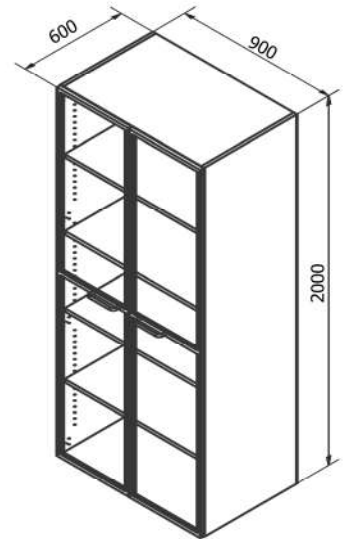

Trays are prepared for dividing rooms that attach the modules with ClipOn. They can be adjusted in intervals of 10 and 20 mm.

Likewise, the system includes a sliding room divider that can be placed in all positions.

The pull-out trays can also be equipped with end stops and fixation of the pull-out.

## Tall storage cabinets

Cabinet with solid door

Laminated door with 1 glass

Laminated door with 2 glass

Aluminum door with 2 glass

Cabinet with 2 solid door

2 Laminated door with 2 glass

2 Laminated door with 4 glass

2 Aluminum door with 4 glass

Tall shelf cabinet

**labmodul**  
Designing safety

Version: ★ ★ ★

LABMODUL A/S

Valhøjs alle 190  
DK-2610 Rødovre  
info@labmodul.dk