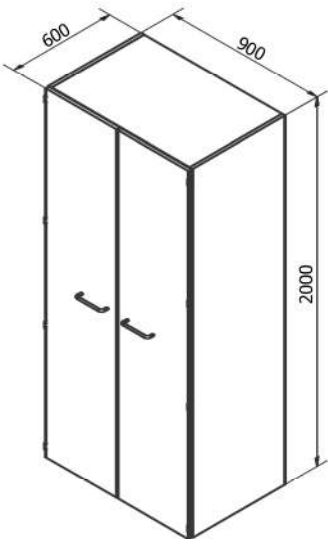

## Tall storage cabinets

Cabinet with solid door

Laminated door with 1 glass

Laminated door with 2 glass

Aluminum door with 2 glass

Cabinet with 2 solid door

2 Laminated door with 2 glass

2 Laminated door with 4 glass

2 Aluminum door with 4 glass

Tall shelf cabinet

**labmodul**  
Designing safety

Version: ★ ★ ★

LABMODUL A/S

Valhøjs alle 190  
DK-2610 Rødovre  
info@labmodul.dk