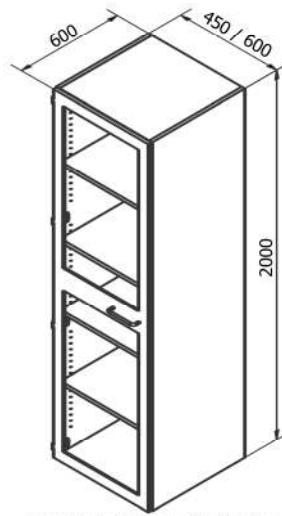

Trays are prepared for dividing rooms that attach the modules with ClipOn. They can be adjusted in intervals of 10 and 20 mm.

Likewise, the system includes a sliding room divider that can be placed in all positions.

The pull-out trays can also be equipped with end stops and fixation of the pull-out.

## Tall storage cabinets

Cabinet with solid door

Laminated door with 1 glass

Laminated door with 2 glass

Aluminum door with 2 glass

Cabinet with 2 solid door

2 Laminated door with 2 glass

2 Laminated door with 4 glass