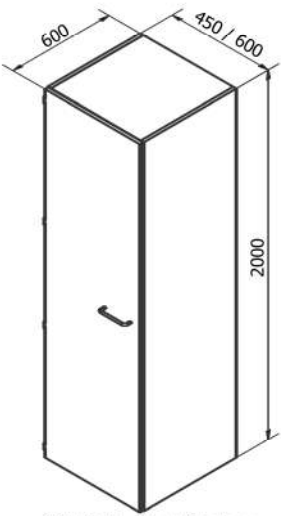

Tall storage cabinets

Cabinet with solid door