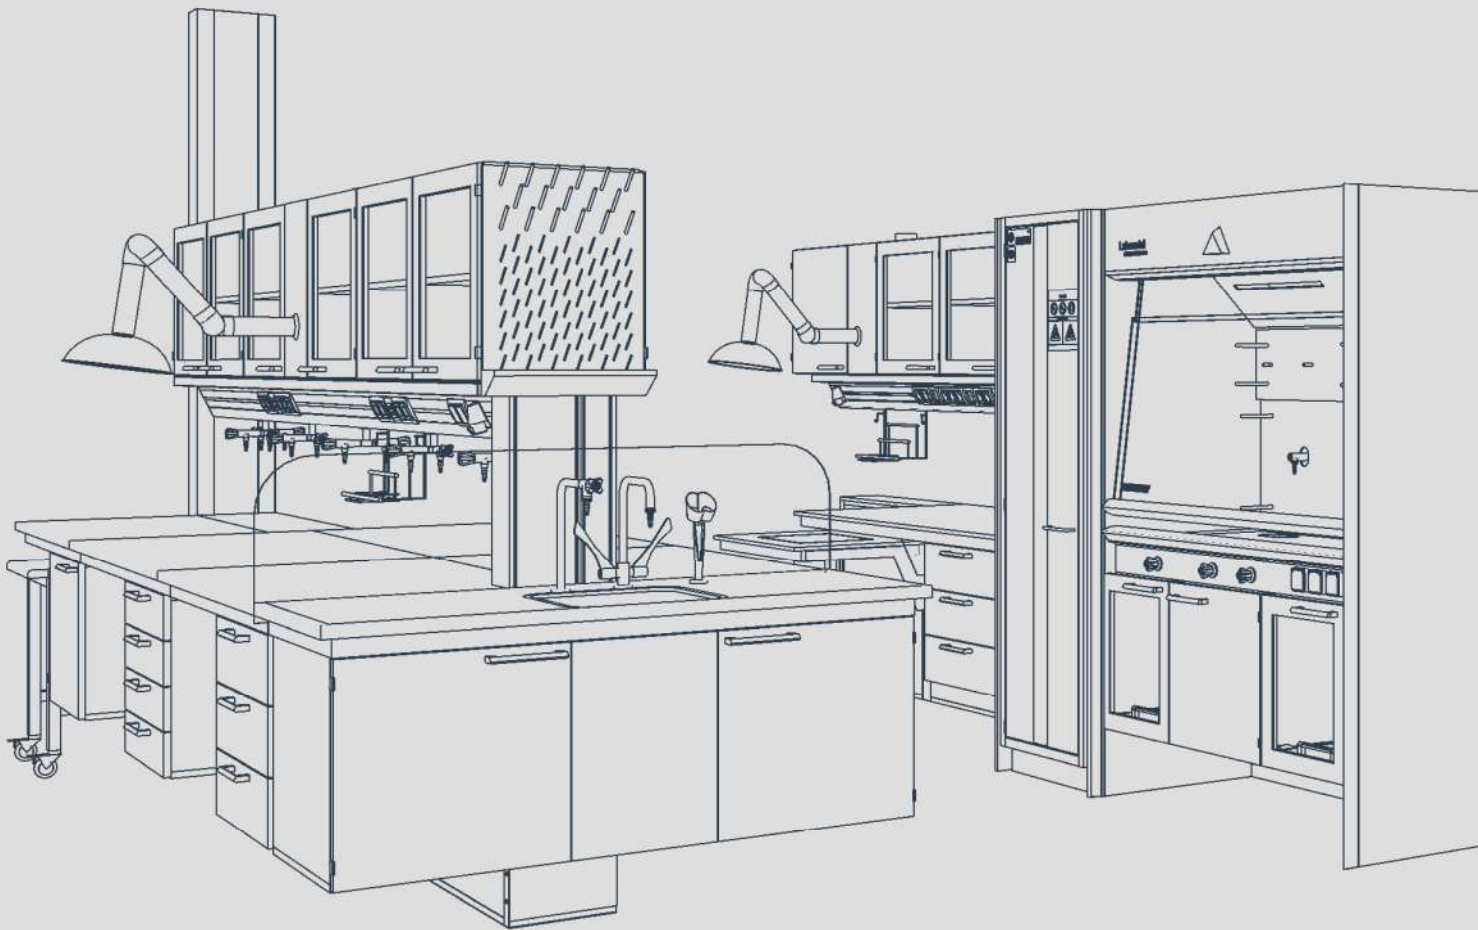

Designing safety...