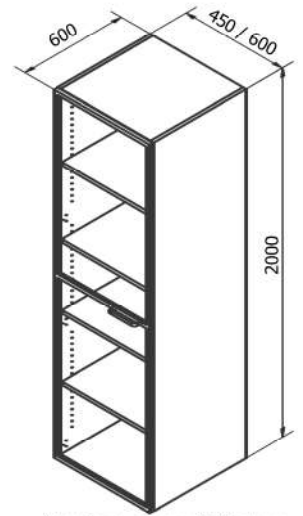

Trays are prepared for dividing rooms that attach the modules with ClipOn. They can be adjusted in intervals of 10 and 20 mm.

Likewise, the system includes a sliding room divider that can be placed in all positions.

The pull-out trays can also be equipped with end stops and fixation of the pull-out.

## Tall storage cabinets

Cabinet with solid door

Laminated door with 1 glass

Laminated door with 2 glass

Aluminum door with 2 glass

Cabinet with 2 solid door

2 Laminated door with 2 glass

2 Laminated door with 4 glass

2 Aluminum door with 4 glass

Tall shelf cabinet

**labmodul**  
Designing safety

Version: ★ ★ ★

LABMODUL A/S

Valhøjs alle 190  
DK-2610 Rødovre  
info@labmodul.dk