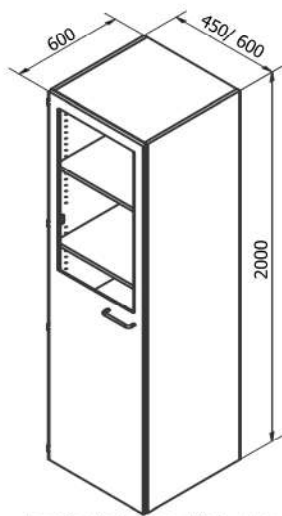

Trays are prepared for dividing rooms that attach the modules with ClipOn. They can be adjusted in intervals of 10 and 20 mm.

Likewise, the system includes a sliding room divider that can be placed in all positions.

The pull-out trays can also be equipped with end stops and fixation of the pull-out.

## Tall storage cabinets

Cabinet with solid door

Laminated door with 1 glass

Laminated door with 2 glass

Aluminum door with 2 glass

Cabinet with 2 solid door

2 Laminated door with 2 glass

2 Laminated door with 4 glass