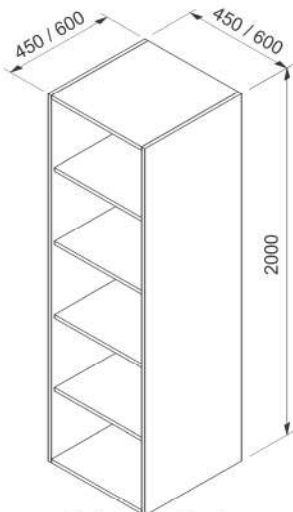

Trays are prepared for dividing rooms that attach the modules with ClipOn. They can be adjusted in intervals of 10 and 20 mm.

Likewise, the system includes a sliding room divider that can be placed in all positions.

## Tall storage cabinets

Cabinet with solid door

Laminated door with 1 glass

Laminated door with 2 glass

Aluminum door with 2 glass

Cabinet with 2 solid door

2 Laminated door with 2 glass

2 Laminated door with 4 glass

2 Aluminum door with 4 glass

Tall shelf cabinet

**labmodul**  
Designing safety

Version: ★ ★ ★

LABMODUL A/S

Valhøjs alle 190  
DK-2610 Rødovre  
info@labmodul.dk