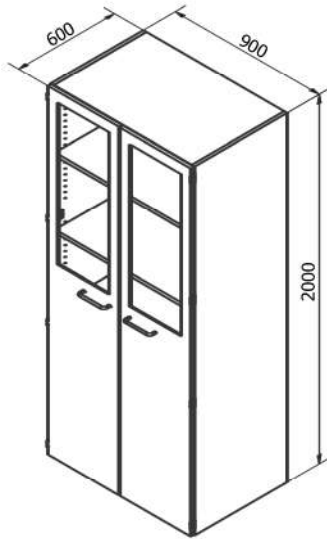

Trays are prepared for dividing rooms that attach the modules with ClipOn. They can be adjusted in intervals of 10 and 20 mm.

Likewise, the system includes a sliding room divider that can be placed in all positions.

The pull-out trays can also be equipped with end stops and fixation of the pull-out.

## Tall storage cabinets

Cabinet with solid door

Laminated door with 1 glass

Laminated door with 2 glass

Aluminum door with 2 glass

Cabinet with 2 solid door

2 Laminated door with 2 glass

2 Laminated door with 4 glass

2 Aluminum door with 4 glass

Tall shelf cabinet

**labmodul**  
Designing safety

Version: ★ ★ ★

LABMODUL A/S

Valhøjs alle 190  
DK-2610 Rødovre  
info@labmodul.dk