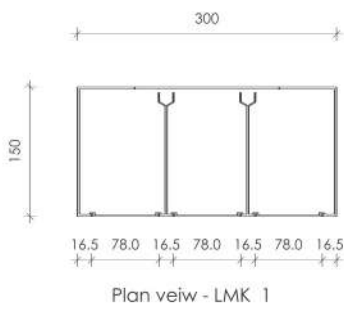

Example of disposition and design of technical tower according to engineering drawing principles for guideways in furniture LMK.

- 🔥 Pipe penetration at the ceiling
- 🔥 Removable 700mm high panel
- 🔥 Compressed air location - acc. engineering drawing
- 🔥 Clean gas - iflg. engineering drawing
- 🔥 Detachable panel for easy access for mounting

A Plumbing

B Elec