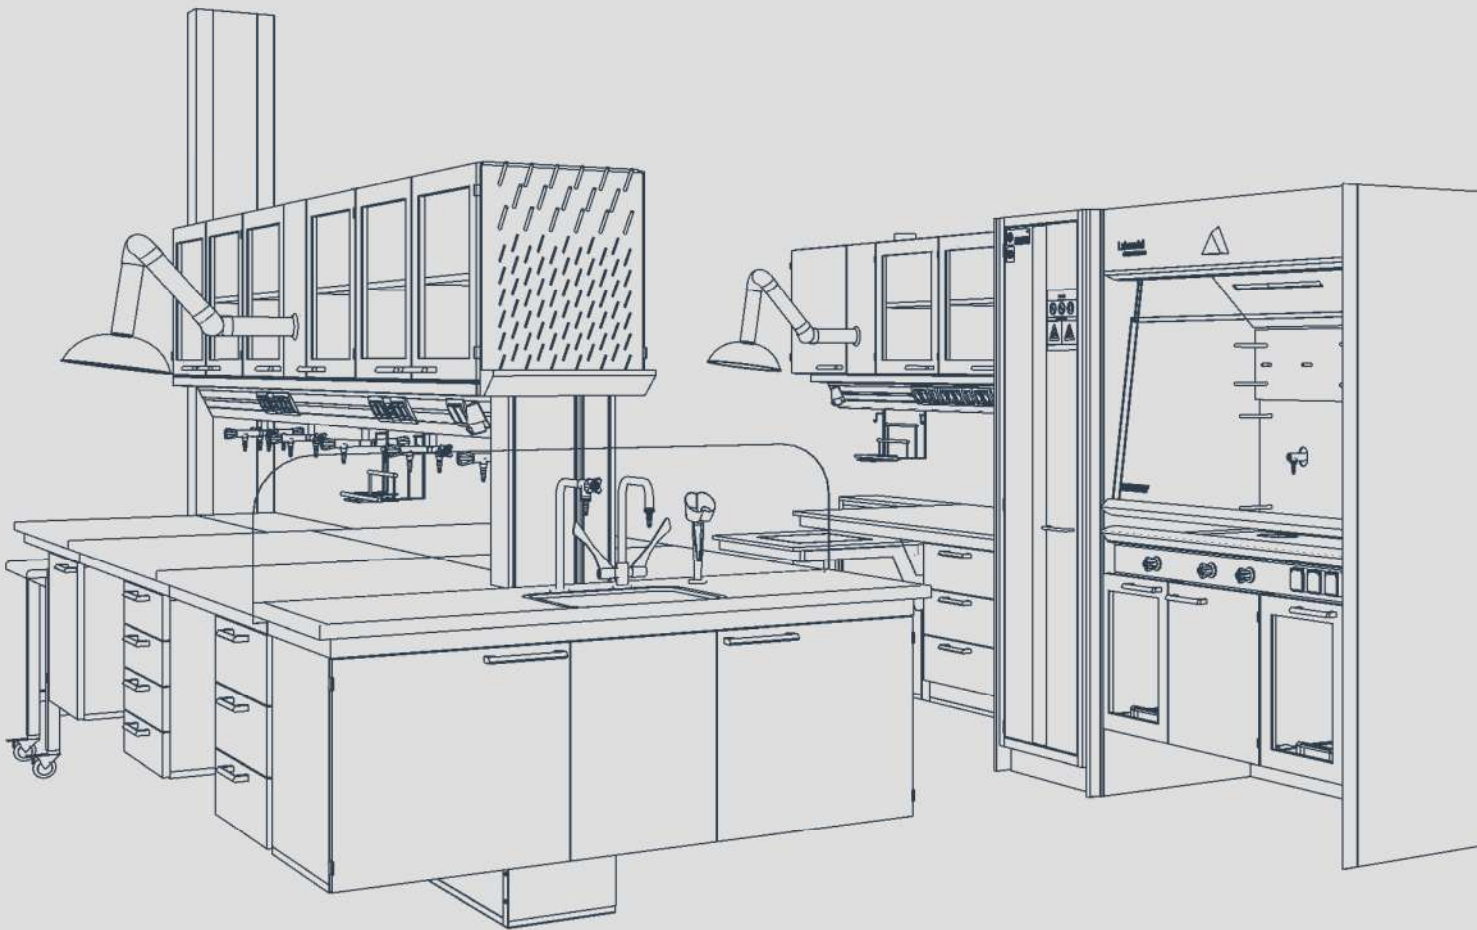

labmodul

Designing safety

Designing safety...

LMK / SERVICE CHASES

Service Chases - Specification

By utilizing the combination possibilities between 1 and 2 modular ducts and the removable partitions, the LMK can easily and flexibly fulfill a wide variety of different needs for the supply of technical media such as water, gases, and electrical installations. The removable cover plates provide easy access during assembly and servicing. Future modifications/changes are made easily. Extruded natural anodized aluminum profiles. Outer dimensions 150 x 300mm

- A Detachable aluminum cover plate
- B Removable partition
- C Electrical box
- D Plumbing
- E Fixed partition
- F Piping
- G EL
- H Cables
- I Lid for electrical box
- J Electrical box
- K Screw tracks for electricity and plumbing
- L Outlets for water & gasses

Example of disposition and design of technical tower according to engineering drawing principles for guideways in furniture LMK.

- 🔥 Pipe penetration at the ceiling
- 🔥 Removable 700mm high panel
- 🔥 Compressed air location - acc. engineering drawing
- 🔥 Clean gas - iflg. engineering drawing
- 🔥 Detachable panel for easy access for mounting

A Plumbing

B Elec

Service Chases Placements

Between the ceiling and floor

Can also stand alone to support equipment such as mobile tables and other mobile equipment.

Between the ceiling and worktop.

Can also be mounted on the wall to support equipment such as mobile tables and other mobile equipment.