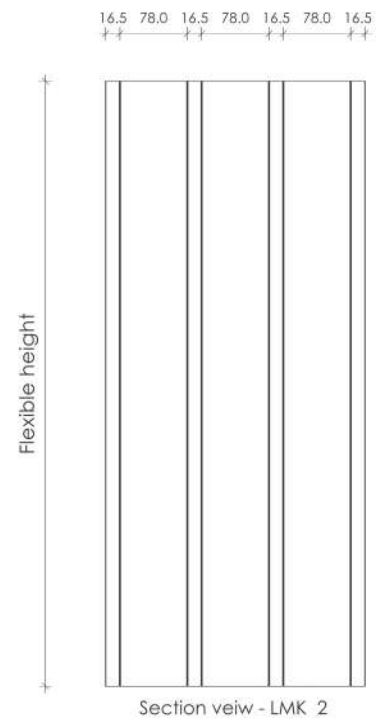

Example of disposition and design of technical tower according to engineering drawing principles for guideways in furniture LMK.

- 🔥 Pipe penetration at the ceiling
- 🔥 Removable 700mm high panel
- 🔥 Compressed air location - acc. engineering drawing
- 🔥 Clean gas - iflg. engineering drawing
- 🔥 Detachable panel for easy access for mounting

A Plumbing

B Elec