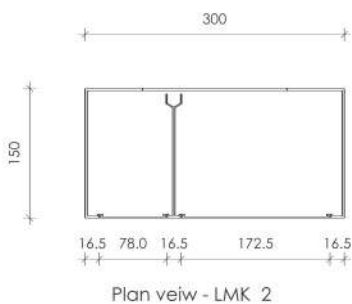

Example of disposition and design of technical tower according to engineering drawing principles for guideways in furniture LMK.

- 🔥 Pipe penetration at the ceiling
- 🔥 Removable 700mm high panel
- 🔥 Compressed air location - acc. engineering drawing
- 🔥 Clean gas - iflg. engineering drawing
- 🔥 Detachable panel for easy access for mounting

A Plumbing

B Elec