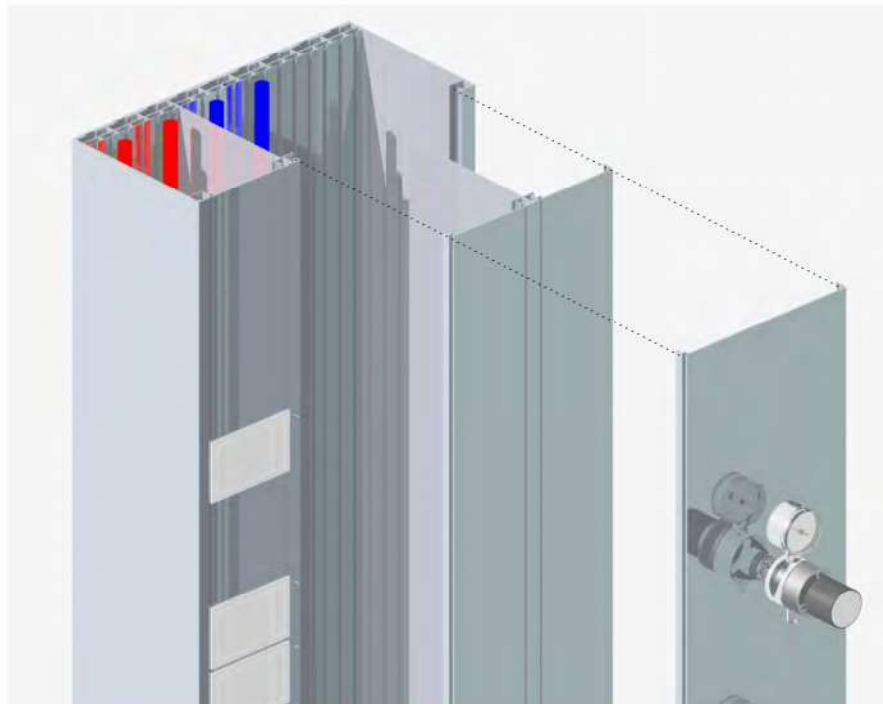

labmodul

Designing safety

Designing safety...

LMK / SERVICE CHASES

Service Chases - Specification

By utilizing the combination possibilities between 1 and 2 modular ducts and the removable partitions, the LMK can easily and flexibly fulfill a wide variety of different needs for the supply of technical media such as water, gases, and electrical installations. The removable cover plates provide easy access during assembly and servicing. Future modifications/changes are made easily. Extruded natural anodized aluminum profiles. Outer dimensions 150 x 300mm

Example of disposition and design of technical tower according to engineering drawing principles for guideways in furniture LMK.

- 🔥 Pipe penetration at the ceiling
- 🔥 Removable 700mm high panel
- 🔥 Compressed air location - acc. engineering drawing
- 🔥 Clean gas - iflg. engineering drawing
- 🔥 Detachable panel for easy access for mounting

A Plumbing

B Elec

Service Chases Placements

Between the ceiling and floor

Can also stand alone to support equipment such as mobile tables and other mobile equipment.

Between the ceiling and worktop.

Can also be mounted on the wall to support equipment such as mobile tables and other mobile equipment.

Between the ceiling and service bridge.

Can also be mounted freely in the ceiling (remember special suspension) as a suspended column for media. Height according to customer request.

**To the KITE system**