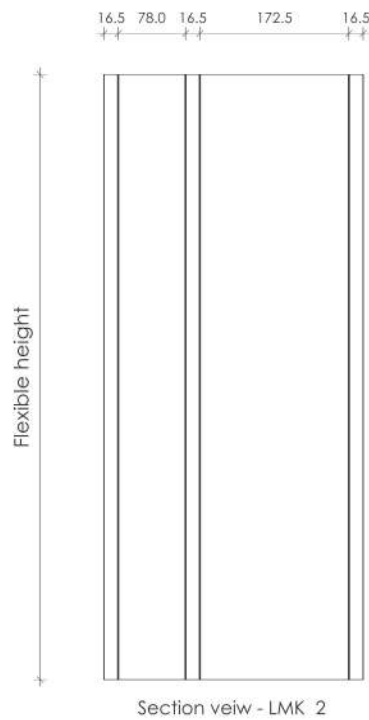

Example of disposition and design of technical tower according to engineering drawing principles for guideways in furniture LMK.

- 🔥 Pipe penetration at the ceiling
- 🔥 Removable 700mm high panel
- 🔥 Compressed air location - acc. engineering drawing
- 🔥 Clean gas - iflg. engineering drawing
- 🔥 Detachable panel for easy access for mounting

A Plumbing

B Elec