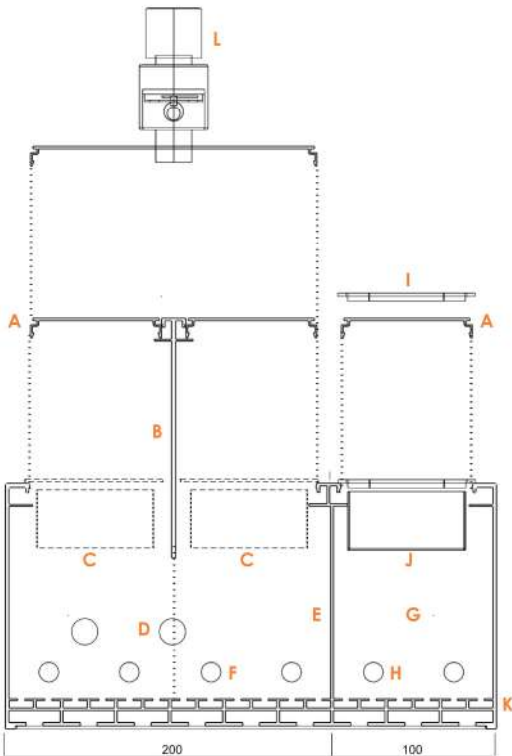

labmodul

Designing safety

Designing safety...

LMK / SERVICE CHASES

Service Chases - Specification

By utilizing the combination possibilities between 1 and 2 modular ducts and the removable partitions, the LMK can easily and flexibly fulfill a wide variety of different needs for the supply of technical media such as water, gases, and electrical installations. The removable cover plates provide easy access during assembly and servicing. Future modifications/changes are made easily. Extruded natural anodized aluminum profiles. Outer dimensions 150 x 300mm

- A Detachable aluminum cover plate
- B Removable partition
- C Electrical box
- D Plumbing
- E Fixed partition
- F Piping
- G EL
- H Cables
- I Lid for electrical box
- J Electrical box
- K Screw tracks for electricity and plumbing
- L Outlets for water & gasses

Example of disposition and design of technical tower according to engineering drawing principles for guideways in furniture LMK.

- 🔥 Pipe penetration at the ceiling
- 🔥 Removable 700mm high panel
- 🔥 Compressed air location - acc. engineering drawing
- 🔥 Clean gas - iflg. engineering drawing
- 🔥 Detachable panel for easy access for mounting

A Plumbing

B Elec

Service Chases Placements

Between the ceiling and floor

Can also stand alone to support equipment such as mobile tables and other mobile equipment.

Between the ceiling and worktop.

Can also be mounted on the wall to support equipment such as mobile tables and other mobile equipment.