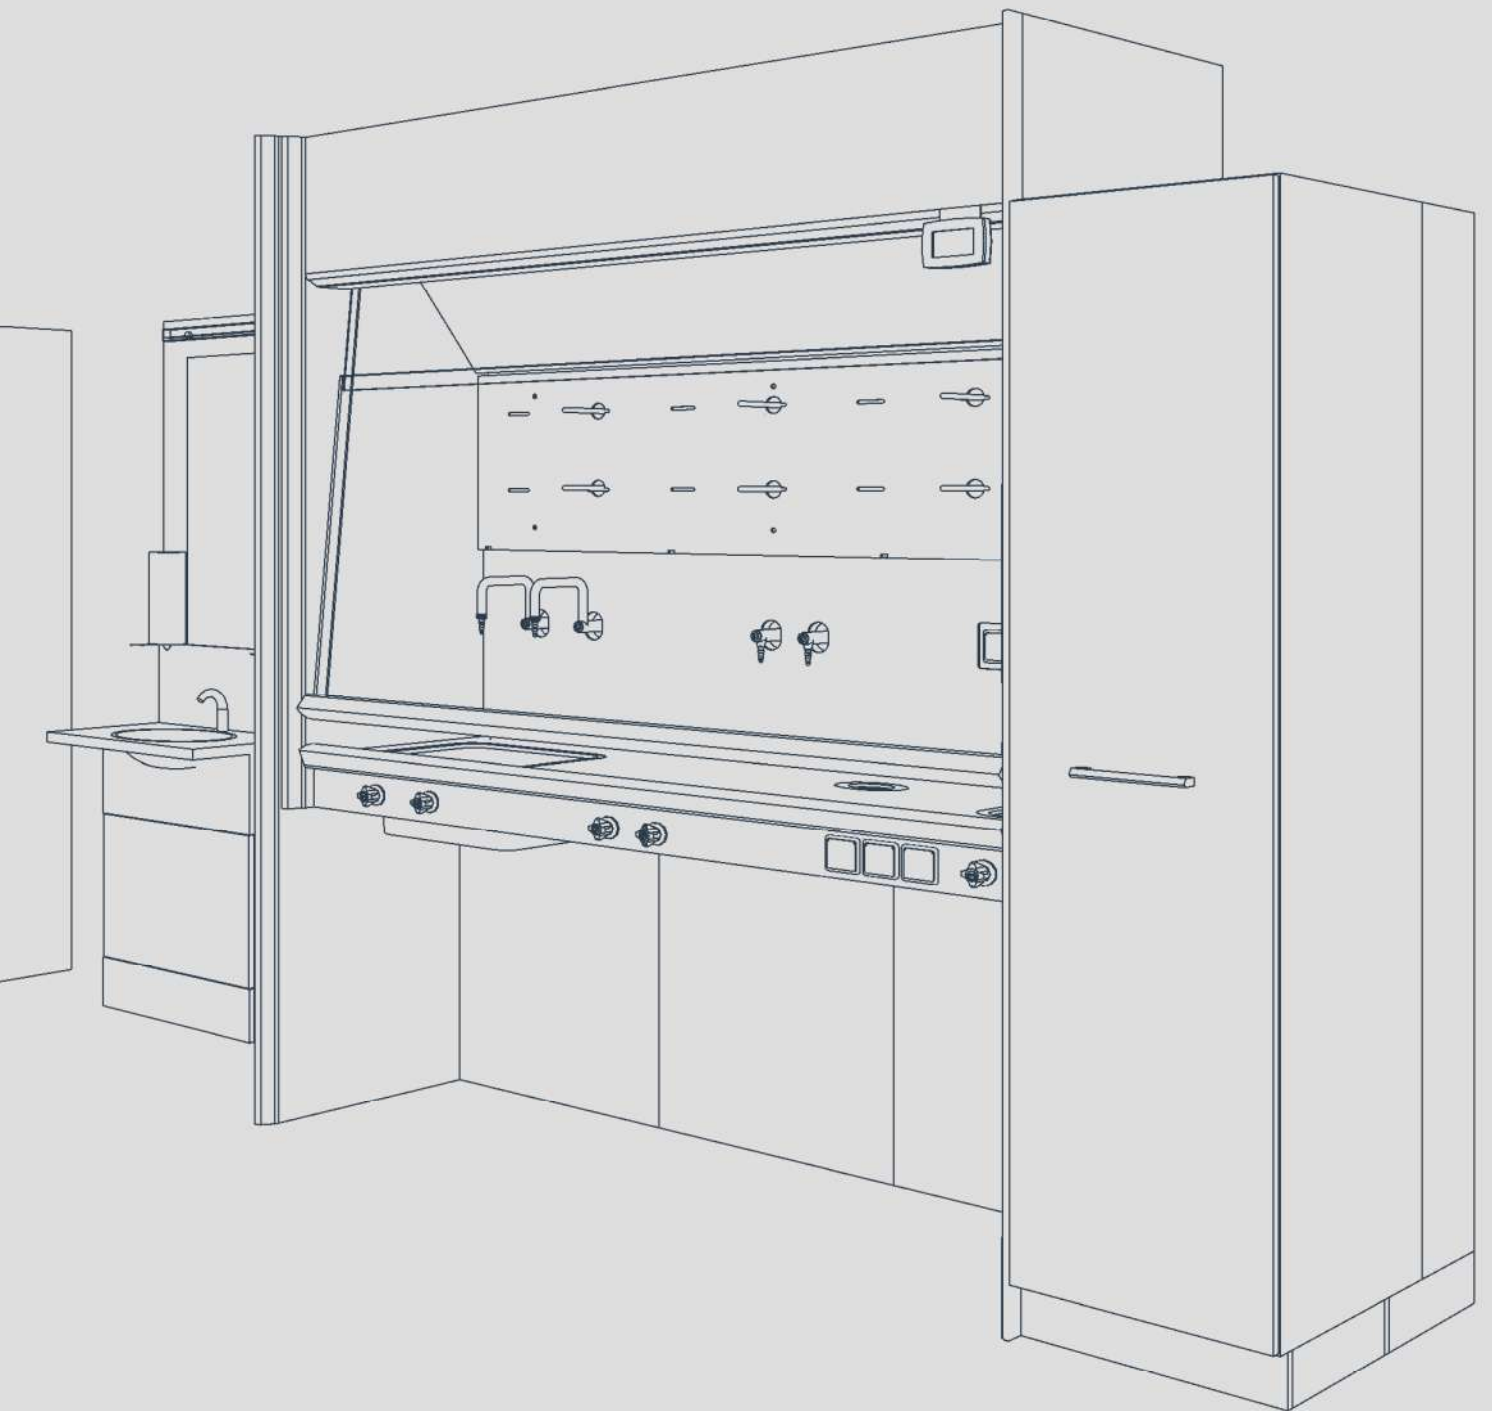

labmodul

Designing safety

Designing safety...

LMK / SERVICE CHASES

Service Chases - Specification

By utilizing the combination possibilities between 1 and 2 modular ducts and the removable partitions, the LMK can easily and flexibly fulfill a wide variety of different needs for the supply of technical media such as water, gases, and electrical installations. The removable cover plates provide easy access during assembly and servicing. Future modifications/changes are made easily. Extruded natural anodized aluminum profiles. Outer dimensions 150 x 300mm

- A Detachable aluminum cover plate
- B Removable partition
- C Electrical box
- D Plumbing
- E Fixed partition
- F Piping
- G EL
- H Cables
- I Lid for electrical box
- J Electrical box
- K Screw tracks for electricity and plumbing
- L Outlets for water & gasses

Example of disposition and design of technical tower according to engineering drawing principles for guideways in furniture LMK.

- 🔥 Pipe penetration at the ceiling
- 🔥 Removable 700mm high panel
- 🔥 Compressed air location - acc. engineering drawing
- 🔥 Clean gas - iflg. engineering drawing
- 🔥 Detachable panel for easy access for mounting

A Plumbing

B Elec

Service Chases Placements

Between the ceiling and floor

Can also stand alone to support equipment such as mobile tables and other mobile equipment.

Between the ceiling and worktop.

Can also be mounted on the wall to support equipment such as mobile tables and other mobile equipment.