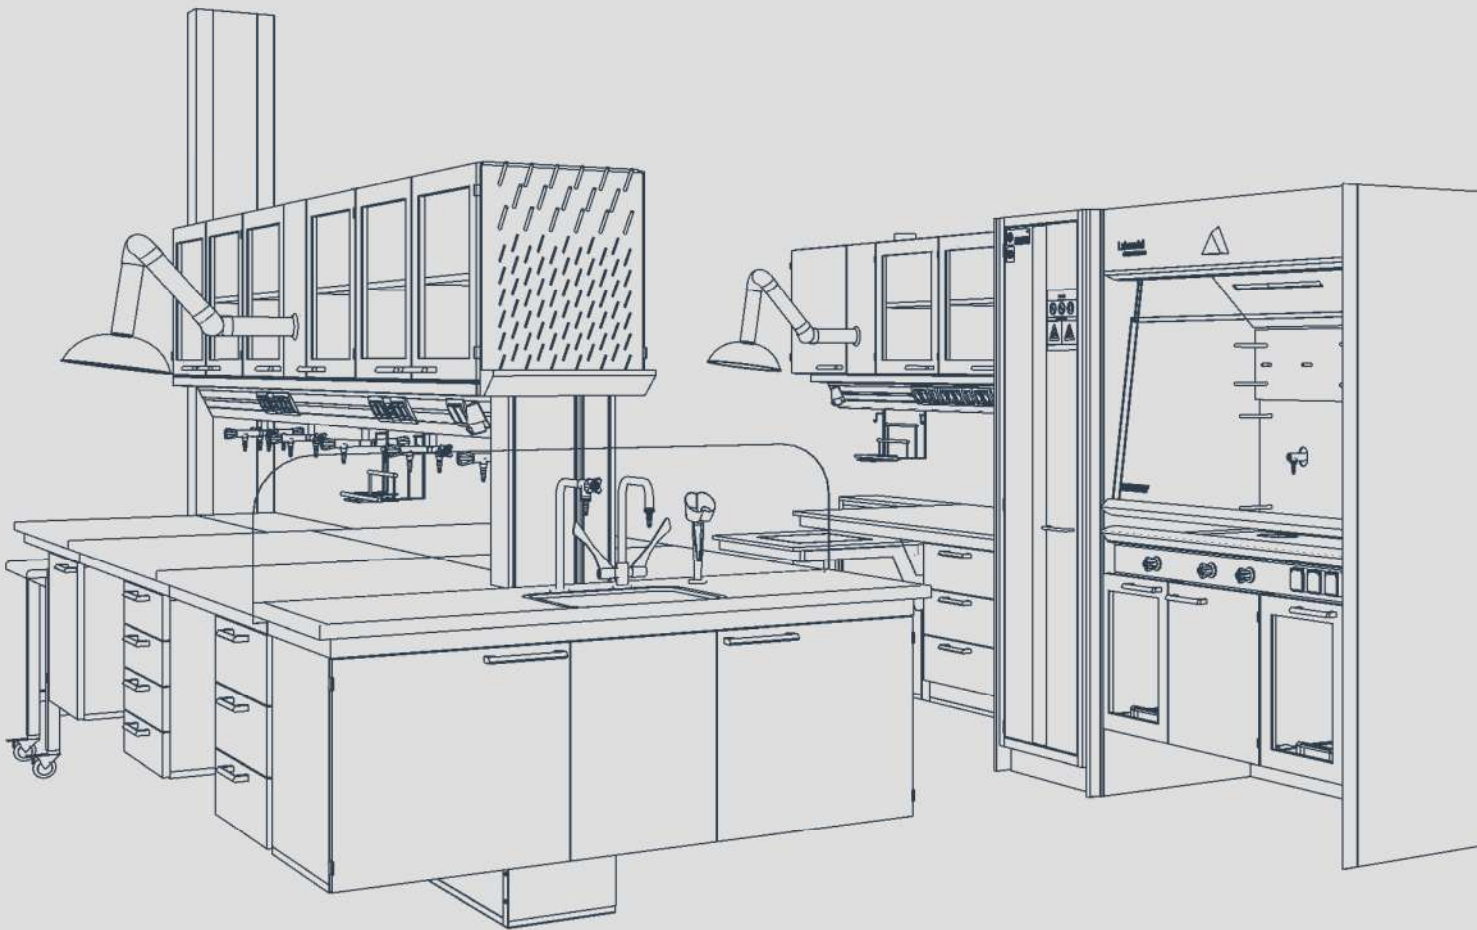

labmodul

Designing safety

Designing safety...

labmodul

ACCESSORIES FOR SERVICE BRIDGES

Accessories for Service Bridges

The unique bridge is prepared for various mounting solutions that intelligently indemnify the desktop for other tasks. The suspensions can be moved throughout the length of the bridge so that the desired function is at your fingertips

Divider Holder
Aluminium finish, W380 x D190 x H255 mm

Wash Rack
Aluminium finish, W380 x D80 x H370 mm

Cup Holder
Aluminium finish, W147 x D150 x H335 mm, incl. cup Ø147 mm

labmodul
Designing safety

Version: ★ ★ ★